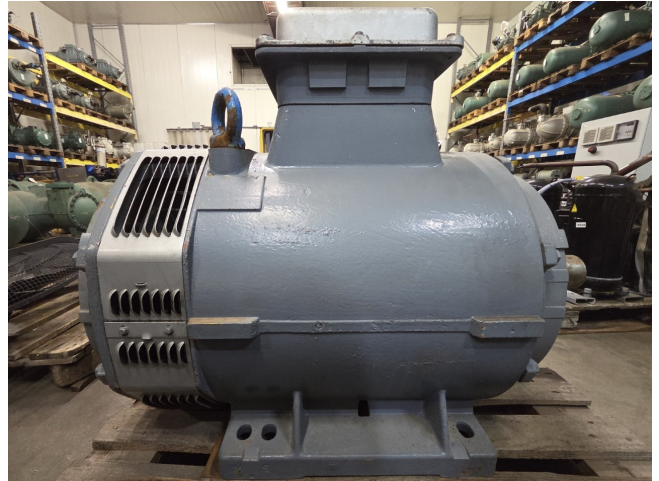

Schorch KN7315M-BB01Z-Z

Specifications

Marka	Schorch
Rodzaj	KN7315M-BB01Z-Z
kW	200
RPM	1480
Size & Weight	1200x650x900 mm (LxWxH) & 945 kg
50 Hz / 60 Hz	50
Remarks	Y.o.b. 2000
Stock	1

Description

Used Schorch KN7315M-BB01Z-Z

Used Schorch KN7315M-BB01Z-Z electric motor with the following specifications: 50 Hz - 200 kW - 1480 RPM.